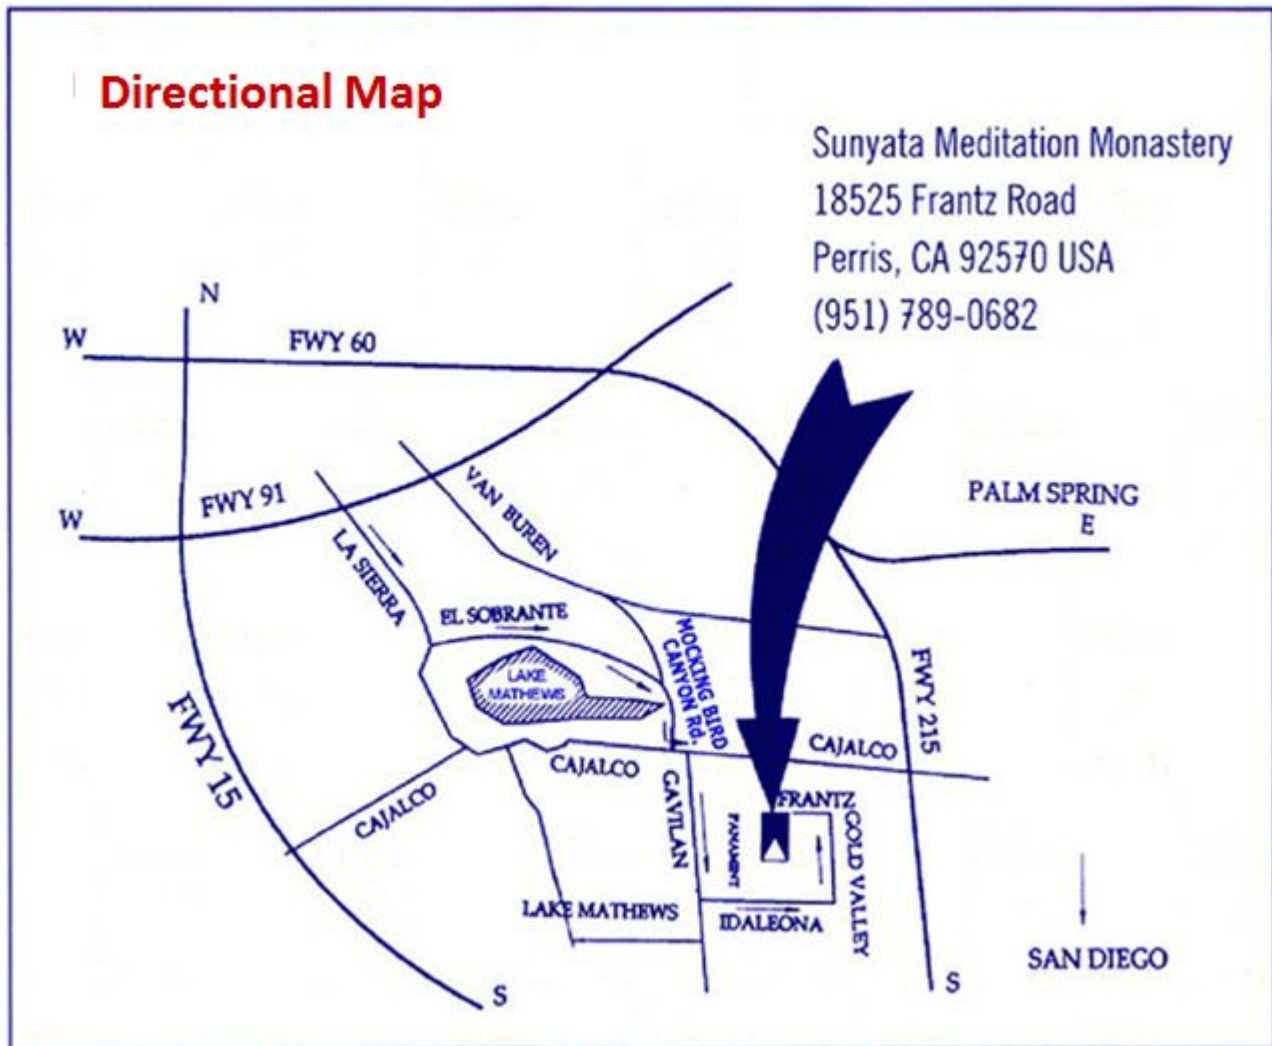

Sunyata Meditation Monastery

18525 Frantz Road
Perris, CA 92570
USA
Tel: +1 951 789 0682

The property at Perris, California was purchased in 2002 from funds raised by Sunyata meditation students and progressively improved as several more fund raising and working bee projects were conducted. The Center now has basic accommodation and facilities for residential seminars, many of which are conducted throughout the year. Each year, the whole Sunyata Sangha gathers at the Center for a three-month retreat.

How to get there

The Center is located approximately 65 miles, or a 2-hour drive, to the south-east of Los Angeles.

Early days

Nowadays