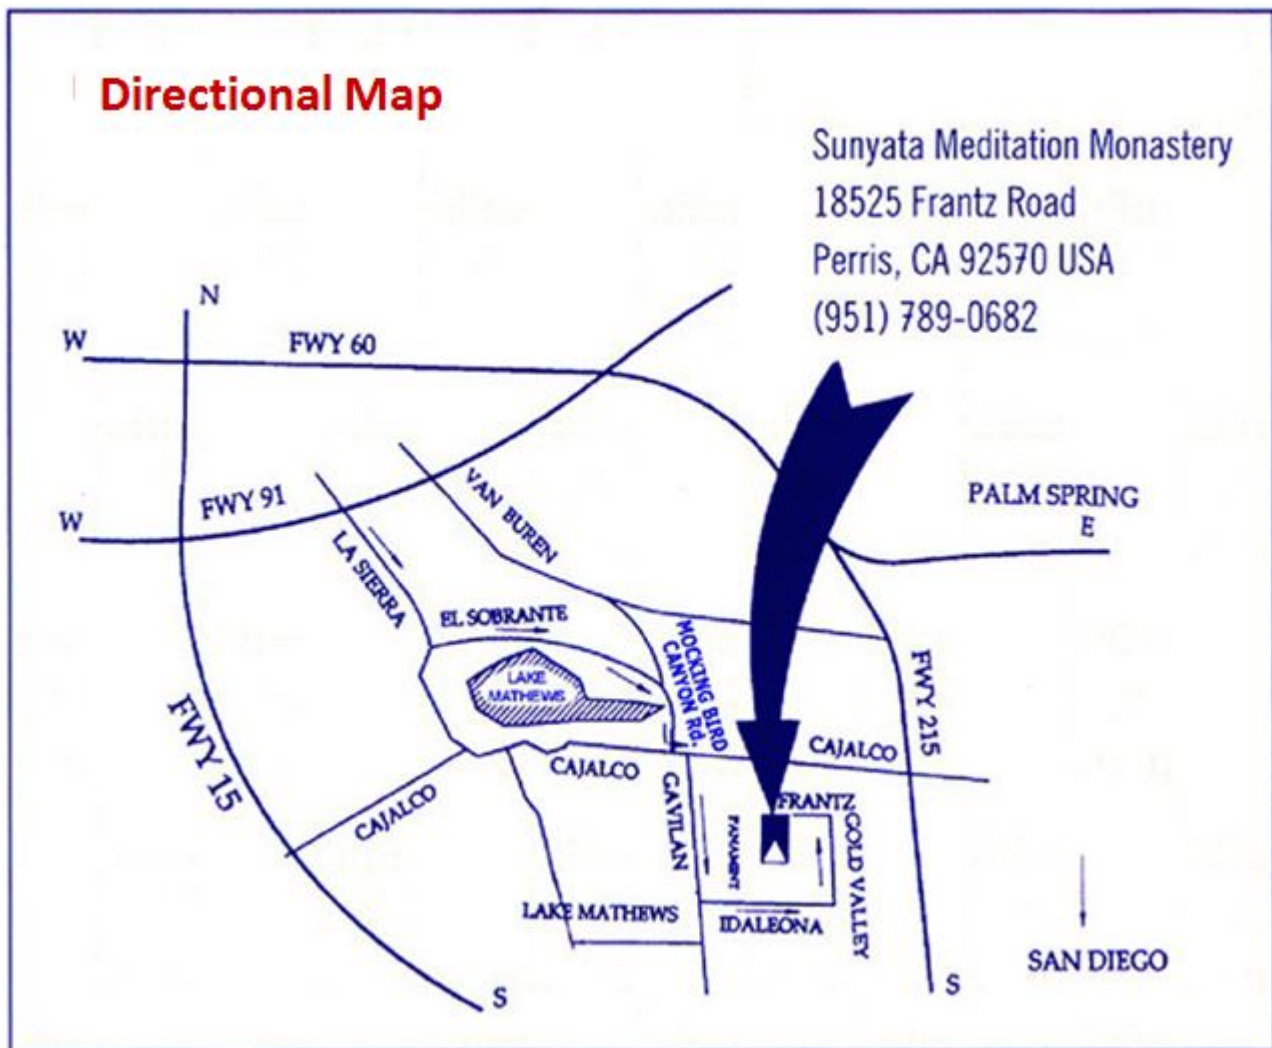

Sunyata Meditation Monastery

18525 Frantz Road
Perris, CA 92570
USA
Tel: +1 951 789 0682

The property at Perris, California was purchased in 2002 from funds raised by Sunyata meditation students and progressively improved as several more fund raising and working bee projects were conducted. The Center now has basic accommodation and facilities for residential seminars, many of which are conducted throughout the year. Each year, the whole Sunyata Sangha gathers at the Center for a three-month retreat.

How to get there

The Center is located approximately 65 miles, or a 2-hour drive, to the south-east of Los Angeles.

Early days

Nowadays